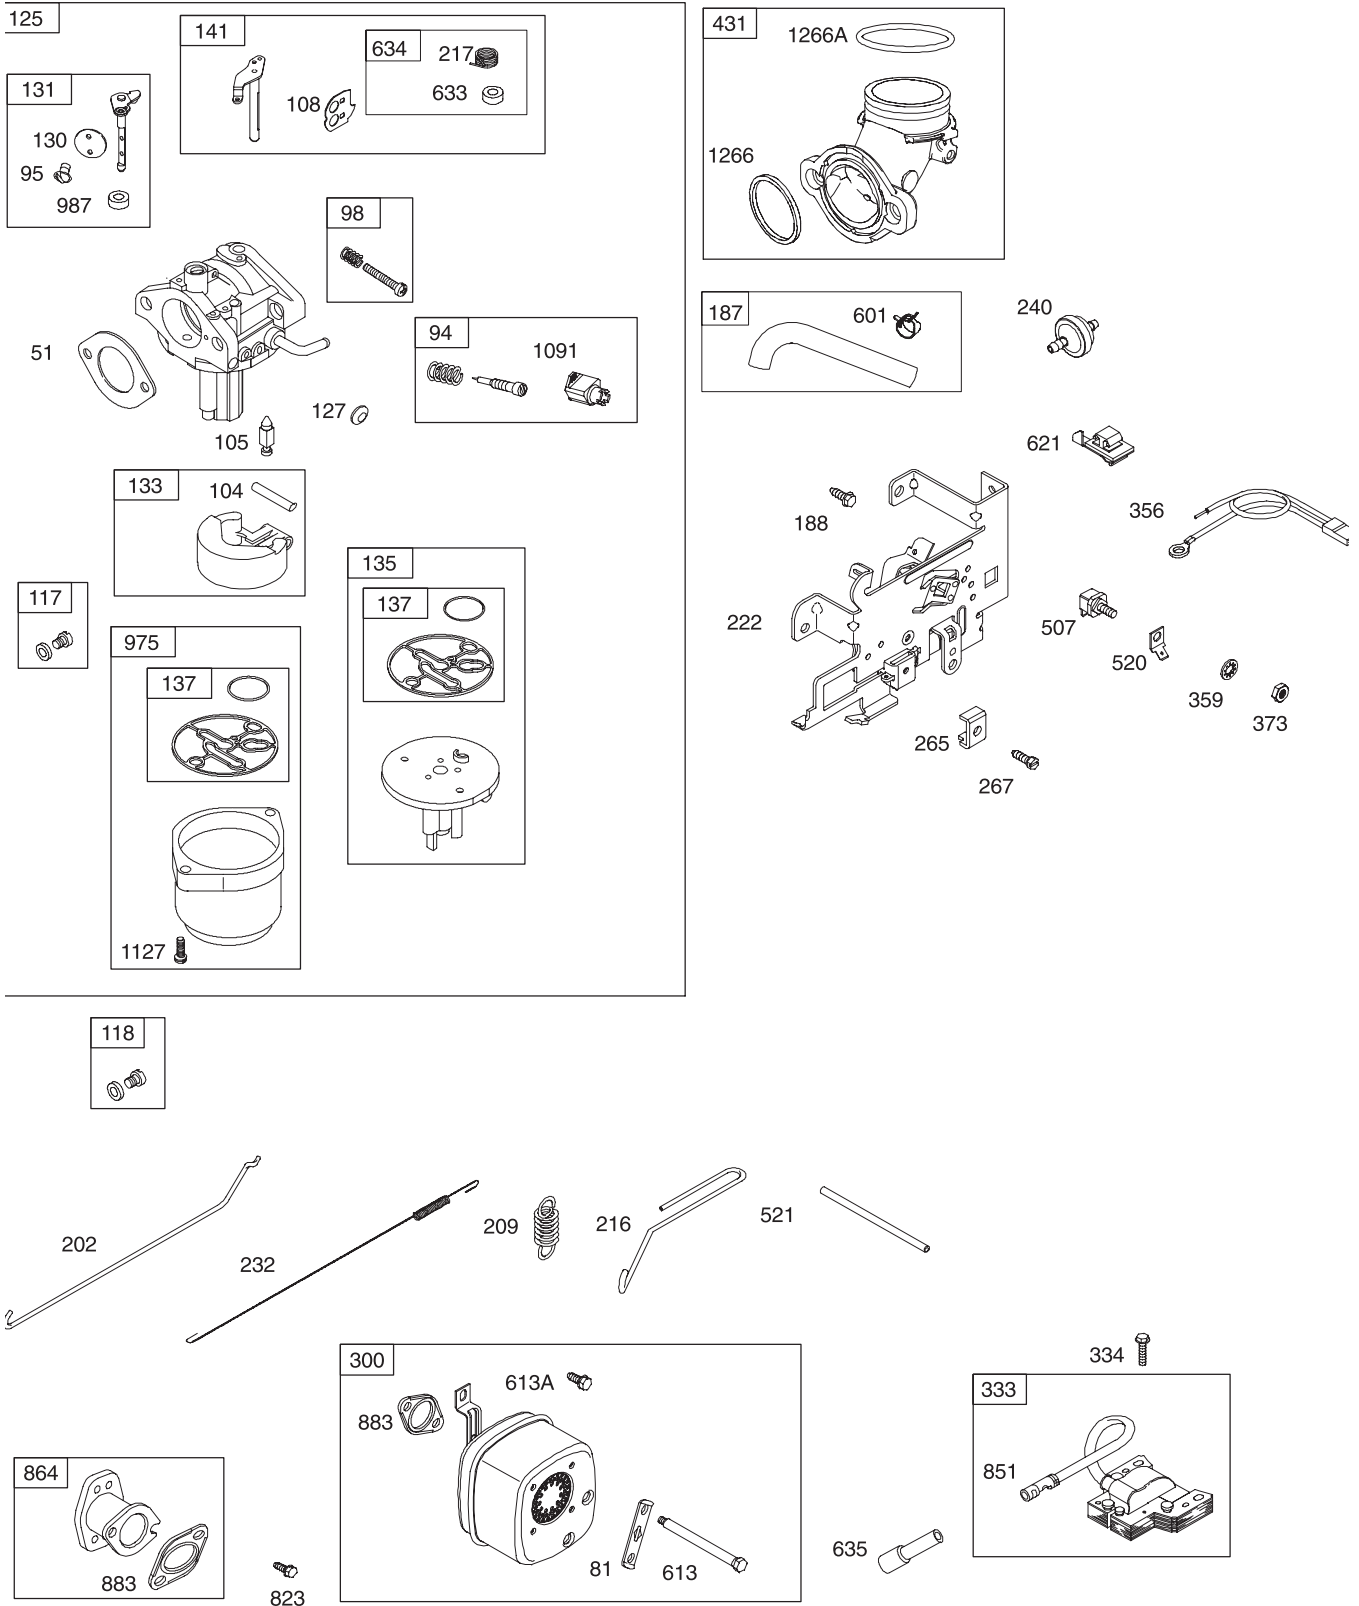

Briggs & Stratton Engine Model 215807

Briggs & Stratton Engine Model 215807

Ref.	Part No.	Description
1	BS-697377	Cylinder Assembly
2	BS-399265	Kit-Bushing/Seal (Magneto Side)
3	BS-391086s	Seal-Oil (Magneto Side)
4	BS-697106	Sump-Engine
5	BS-796183	Head-Cylinder
7	BS-273280s	Gasket-Cylinder Head
9	BS-697109	Gasket-Breather
10	BS-697157	Screw (Breather Assembly)
11	BS-794683	Tube-Breather
12	BS-697110	Gasket-Crankcase
13	BS-690360	Screw (Cylinder Head)
15	BS-690946	Plug-Oil Drain
16	BS-796146	Crankshaft
20	BS-795387	Seal-Oil (PTO Side)
22	BS-692125	Screw (Crankcase Cover/Sump)
23	BS-698281	Flywheel
24	BS-222698s	Key-Flywheel
25	BS-797009	Piston Assembly (Standard)
	BS-797010	Piston Assembly (.020" Oversize)
26	BS-797011	Ring Set (Standard)
	BS-797012	Ring Set (.020" Oversize)
27	BS-698469	Lock-Piston Pin
28	BS-797013	Pin-Piston
29	BS-791633	Rod-Connecting
32	BS-791118	Screw (Connecting Rod)
33	BS-791934	Valve-Exhaust
34	BS-791935	Valve-Intake
35	BS-691279	Spring-Valve (Intake)
36	BS-691279	Spring-Valve (Exhaust)
37	BS-697352	Guard-Flywheel
42	BS-499586	Keeper-Valve
43	BS-691968	Slinger-Governor/Oil
45	BS-690564	Tappet-Valve
46	BS-793880	Camshaft
48	BS-697740	Short Block
50	BS-796188	Manifold-Intake
51	BS-692137	Gasket-Intake
51A	BS-796081	Gasket-Intake
53	BS-690227	Stud (Carburetor)
54	BS-691148	Screw (Intake Manifold)
78	BS-691003	Screw (Flywheel Guard)
81	BS-691178	Lock-Muffler Screw

Ref.	Part No.	Description
94	BS-793610	Kit-Idle Mixture
95	BS-690718	Screw (Throttle Valve)
98	BS-695408	Kit-Idle Speed
104	BS-694918	Pin-Float Hinge
105	BS-696136	Valve-Float Needle
108	BS-698773	Valve-Choke
117	BS-796079	Jet-Main (Standard)
118	BS-796332	Jet-Main (High Altitude)
121	BS-796184	Kit-Carburetor Overhaul
125	BS-794653	Carburetor
127	BS-690727	Plug-Welch
130	BS-698774	Valve-Throttle
131	BS-698776	Kit-Throttle Shaft
133	BS-694914	Float-Carburetor
135	BS-698780	Tube-Fuel Transfer
137	BS-698781	Gasket-Float Bowl
141	BS-698778	Kit-Choke Shaft
146	BS-691639	Key-Timing
186	BS-794873	Connector-Hose
187	BS-791805	Line-Fuel (Cut to required length)
187A	BS-791744	Line-Fuel (Formed) (Blower Housing)
188	BS-691693	Screw (Control Bracket)
192	BS-691986	Adjuster-Rocker Arm
202	BS-691841	Link-Mechanical Governor
209	BS-792813	Spring-Governor (Brown)
216	BS-691840	Link-Governor
217	BS-695409	Spring-Choke Return
222	BS-694042	Bracket-Control
227	BS-691374	Lever-Governor Control
232	BS-691842	Spring-Governor Link
238	BS-691843	Cap-Valve
240	BS-394358s	Filter-Fuel
265	BS-691024	Clamp-Casing
267	BS-794904	Screw (Casing Clamp)
300	BS-796000	Muffler
304	BS-796414	Housing-Blower
305	BS-697102	Screw (Blower Housing) (1/4-20x1.2)
305A	BS-793376	Screw (Blower Housing) (1/4-20x.81)
306	BS-697359	Shield-Cylinder
307	BS-691003	Screw (Cylinder Shield)
309	BS-693551	Motor-Starter
310	BS-690323	Screw (Starter Motor)